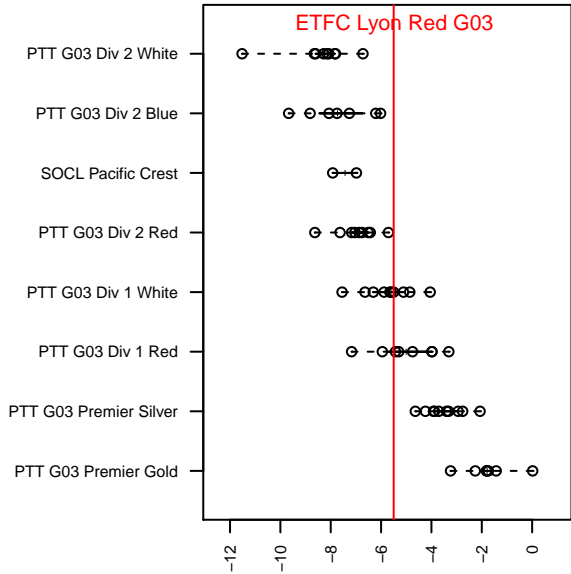

**attack and defense rating
relative to others at age
and all opponents in last 13 months**