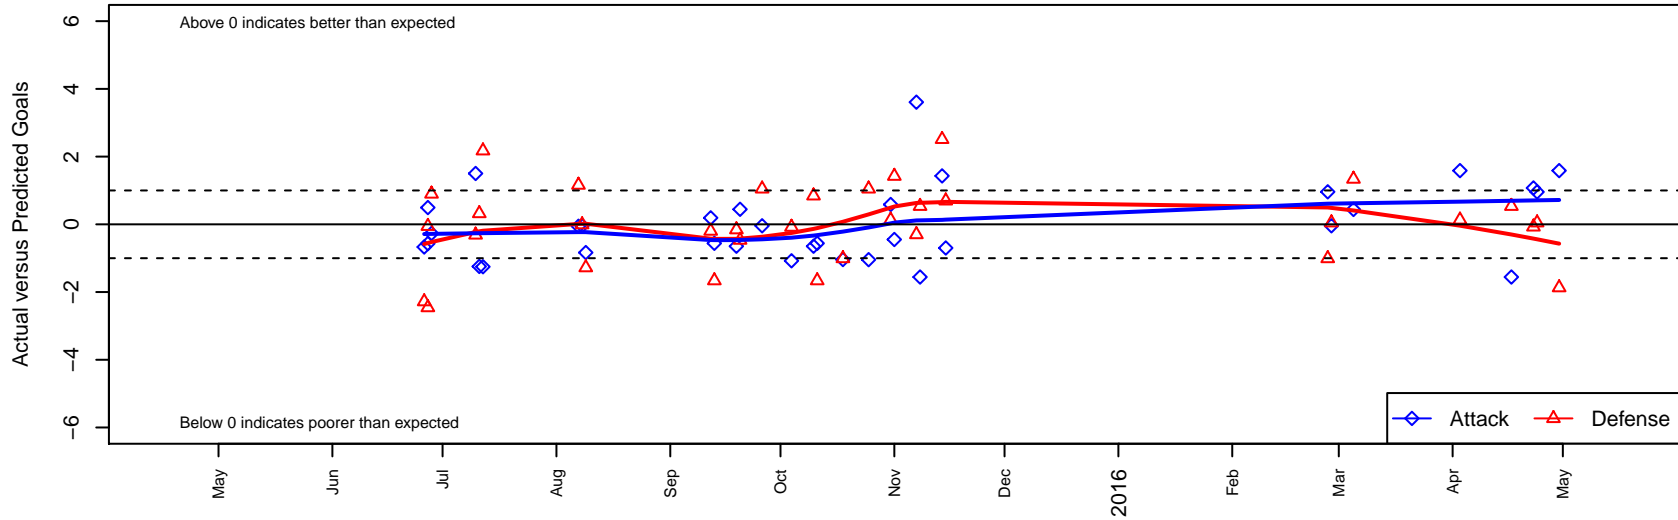

ETFC Lyon Red G03

Eugene Timbers FC
 Eugene, OR
 G03 total strength=575
 attack=0.56 defense=0.37
 fall league = PTT G03 Div 1 White
 spr league = Spr OYS G03 Div 1 White

alt names used:
 ETFC G03 Lyon Red
 ETFC G03 Lyon Red
 EUGENE TIMBERS FC ETFC 03 LYON RED ((
 ETFC 03 Lyon Red
 ETFC 03 Lyon Red
 ETFC 03 Lyon Red

Venues played:
 2015 Capital Cup GU12
 2015 ETFC Adidas Cup U11-12
 2015 Bend Premier Cup U12G 9v9 SILVER U1
 2015 PTT G03 Division 1 White
 2015 OYS Presidents Cup G03
 2015 Spr OYS G03 Division 1 White

ETFC Lyon Red G03
 Dots are actual minus expected GF (blue circles) and GA (red triangles).
 Blue line is smoothed change in attack strength. Red is smoothed change in defense strength.

**attack and defense variance (black dot)
relative to other teams
and top 10 in region**